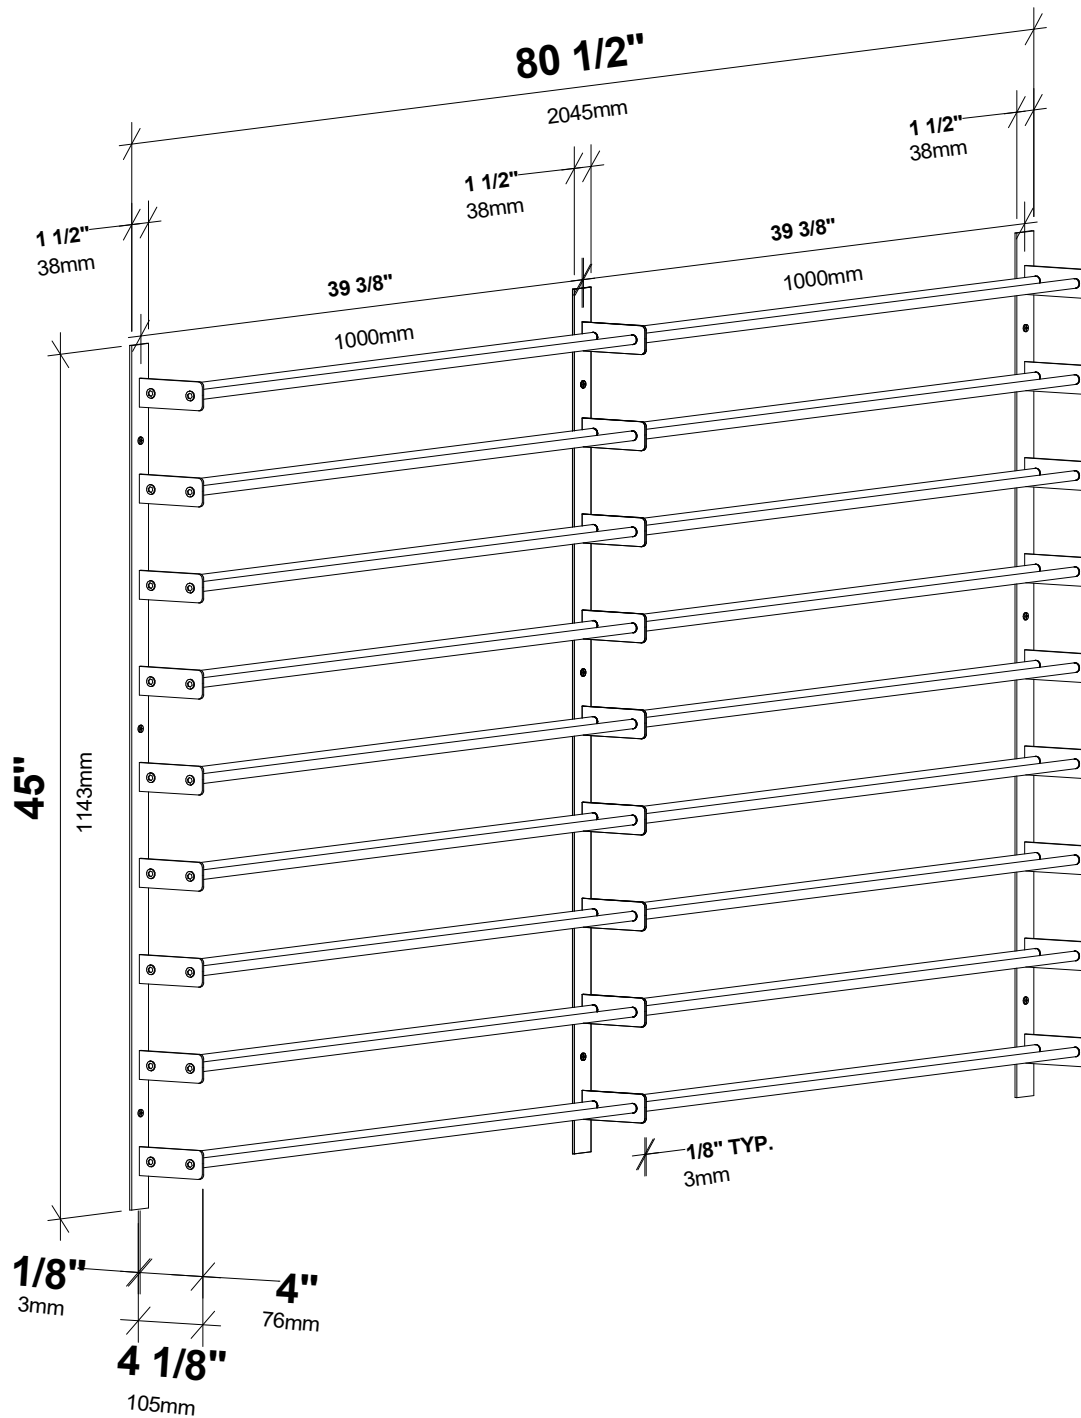

Evolution Wine Wall 45" Wine Rack Kit (54 bottles)

Spec Sheet for WW-9X6X1

VINTAGEVIEW®
MOVING WINE STORAGE FORWARD