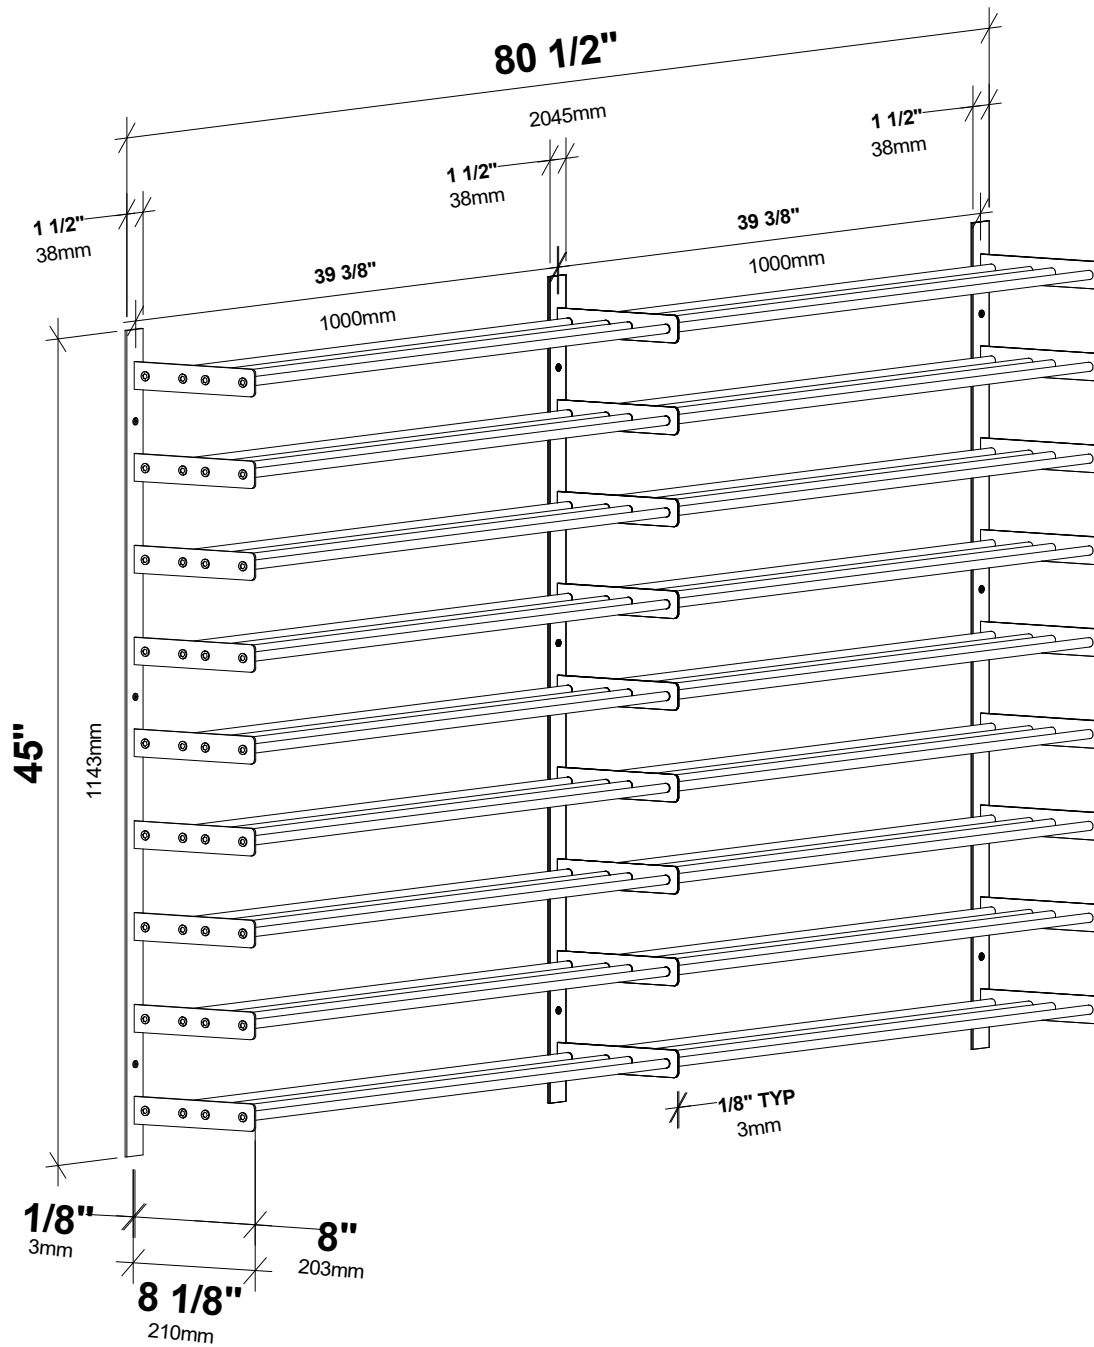

# Evolution Wine Wall 45" Wine Rack Kit (108 bottles)

Spec Sheet for WW-9X6X2

VINTAGEVIEW®  
MOVING WINE STORAGE FORWARD