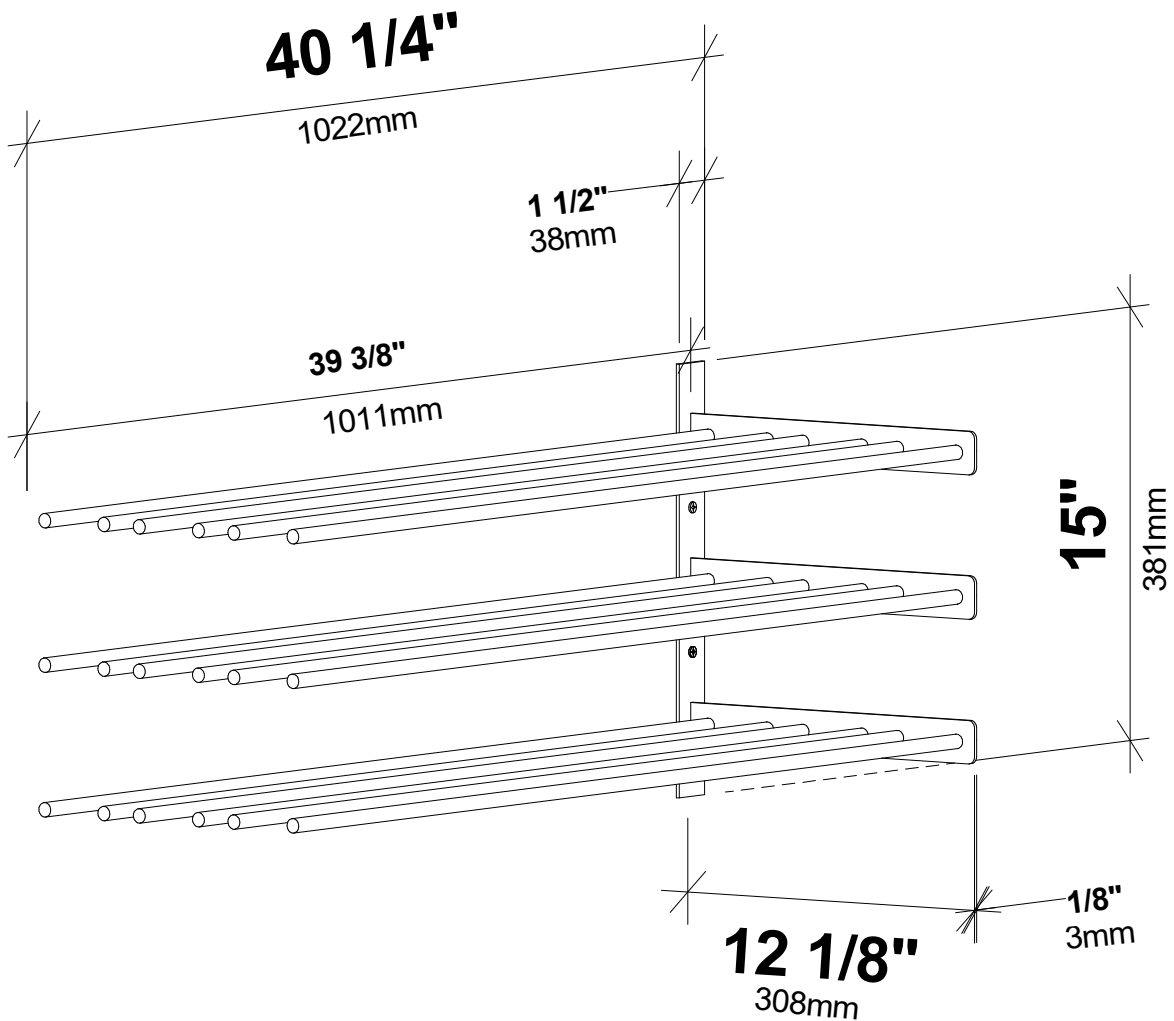

# Evolution Wine Wall 15 3C Extension

Spec Sheet for WW-EX153 (27-bottle extension, additional purchase required)

VINTAGEVIEW®  
MOVING WINE STORAGE FORWARD