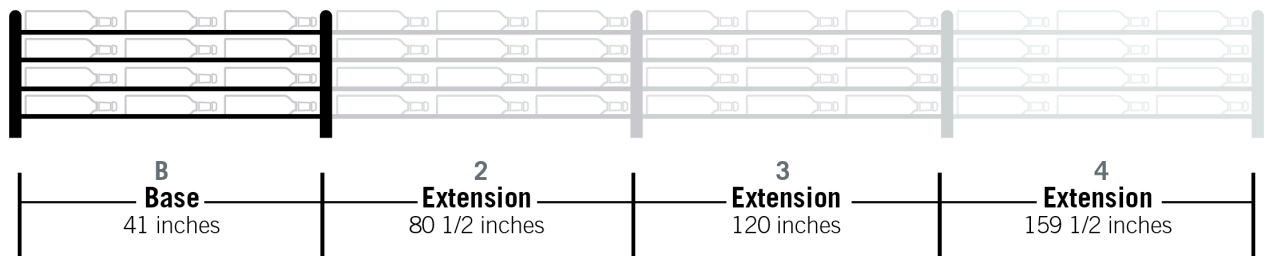

# Evolution Wine Wall 15 3C Extension

Spec Sheet for WW-EX153 (27-bottle extension, additional purchase required)

VINTAGEVIEW®  
MOVING WINE STORAGE FORWARD