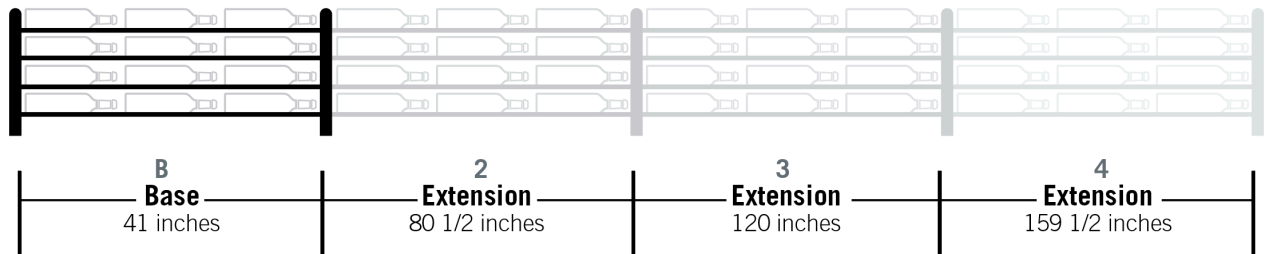

Evolution Wine Wall 15 3C Extension

Spec Sheet for WW-EX151 (9-bottle extension, additional purchase required)

VINTAGEVIEW®
MOVING WINE STORAGE FORWARD