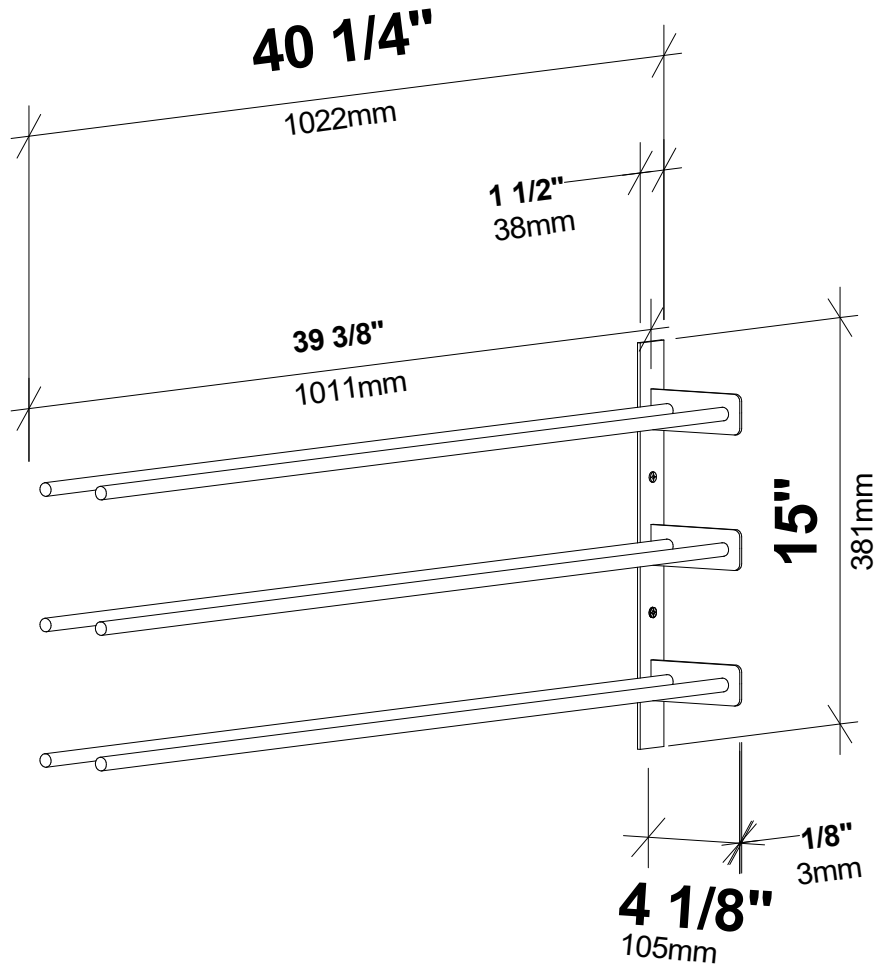

Evolution Wine Wall 15 3C Extension

Spec Sheet for WW-EX151 (9-bottle extension, additional purchase required)

VINTAGEVIEW®
MOVING WINE STORAGE FORWARD