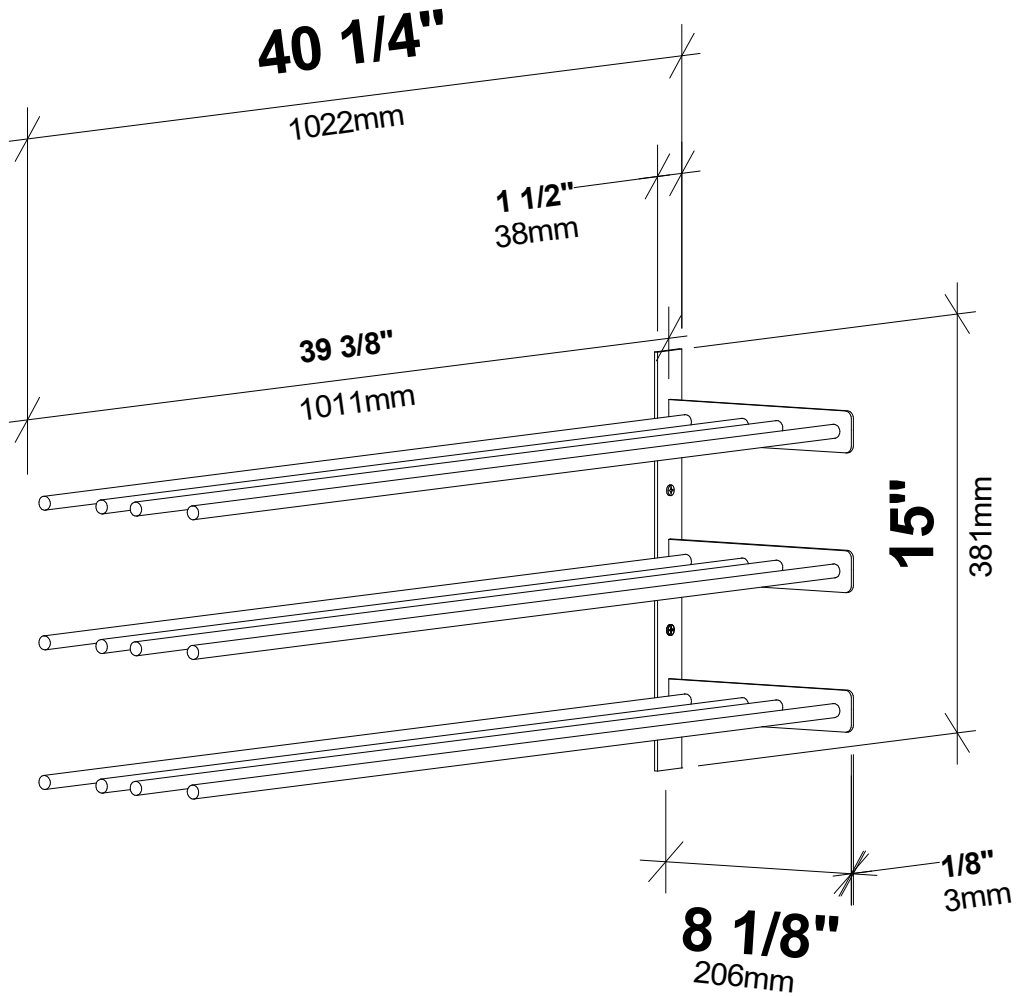

Evolution Wine Wall 15 3C Extension

Spec Sheet for WW-EX152 (18-bottle extension, additional purchase required)

VINTAGE VIEW®
MOVING WINE STORAGE FORWARD