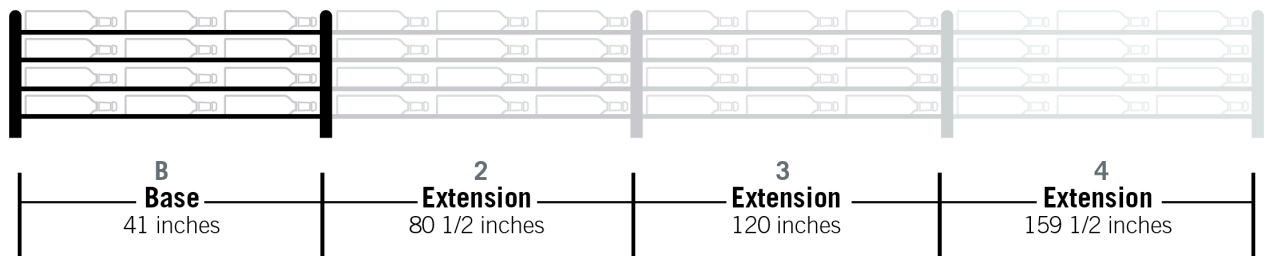

Evolution Wine Wall 15 3C Extension

Spec Sheet for WW-EX152 (18-bottle extension, additional purchase required)

VINTAGE VIEW®
MOVING WINE STORAGE FORWARD