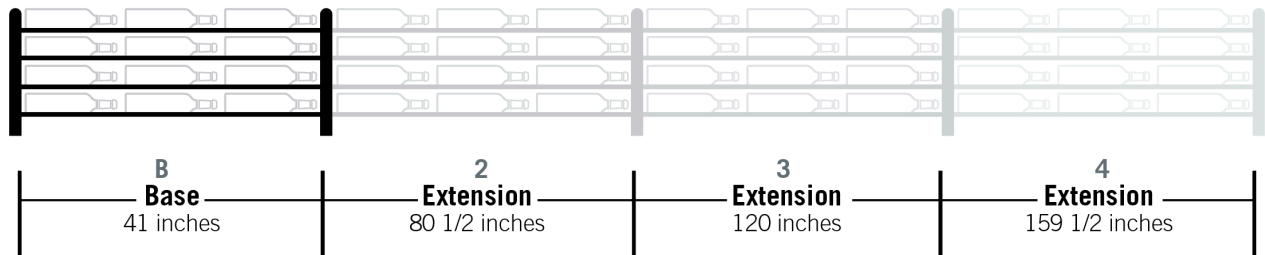

Evolution Wine Wall 45" 3C

Spec Sheet for WW-453 (81-bottle wine rack)

VINTAGEVIEW®
MOVING WINE STORAGE FORWARD