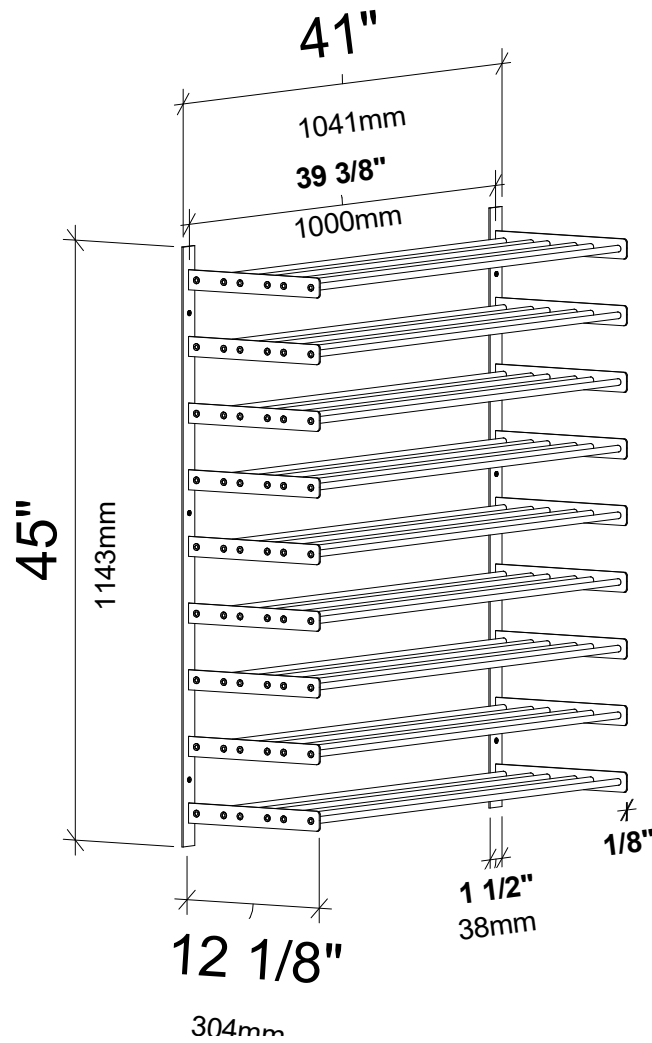

Evolution Wine Wall 45" 3C

Spec Sheet for WW-453 (81-bottle wine rack)

VINTAGEVIEW®
MOVING WINE STORAGE FORWARD