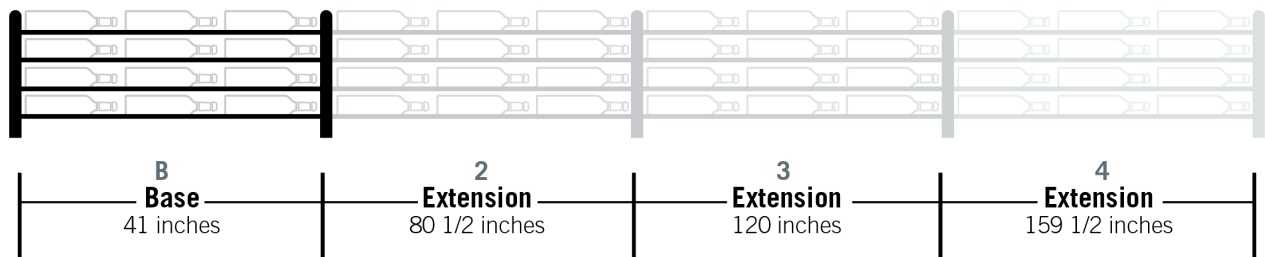

Evolution Wine Wall 45" 3C

Spec Sheet for WW-451 (27-bottle wine rack)

VINTAGEVIEW®
MOVING WINE STORAGE FORWARD