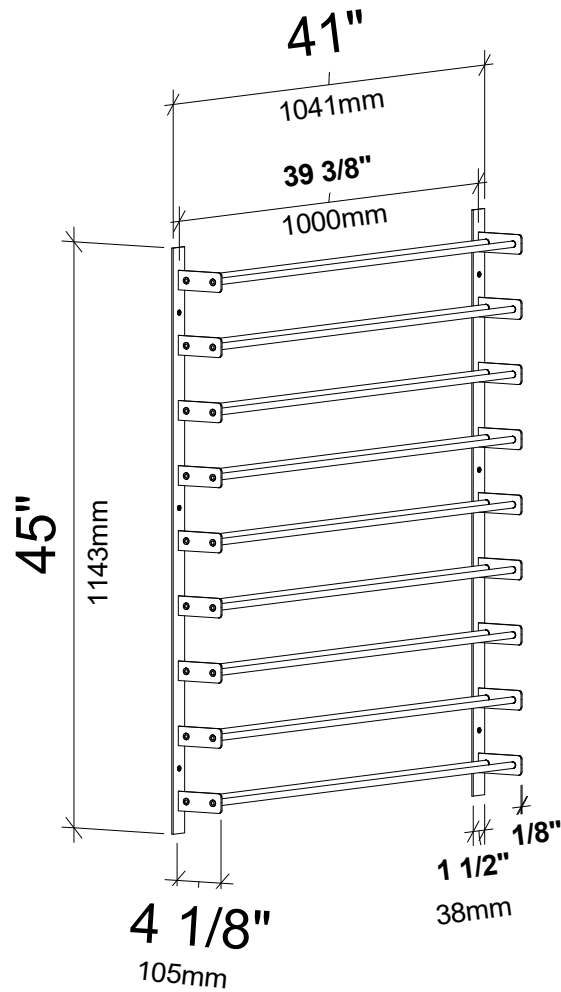

Evolution Wine Wall 45" 3C

Spec Sheet for WW-451 (27-bottle wine rack)

VINTAGEVIEW®
MOVING WINE STORAGE FORWARD