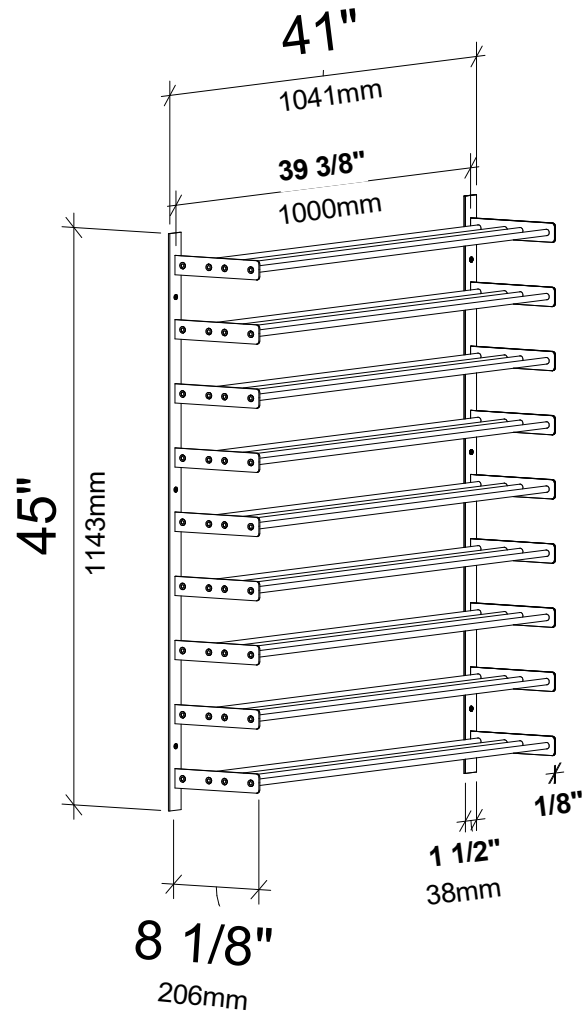

Evolution Wine Wall 45" 3C

Spec Sheet for WW-452 (54-bottle wine rack)

VINTAGEVIEW®
MOVING WINE STORAGE FORWARD