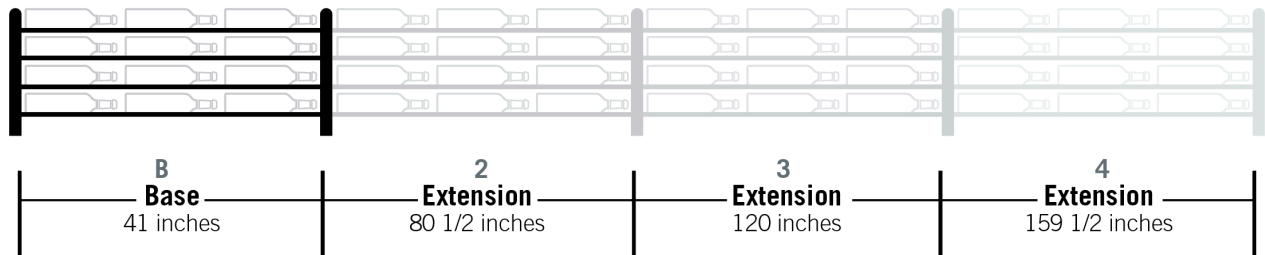

Evolution Wine Wall 45" 3C

Spec Sheet for WW-452 (54-bottle wine rack)

VINTAGEVIEW®
MOVING WINE STORAGE FORWARD