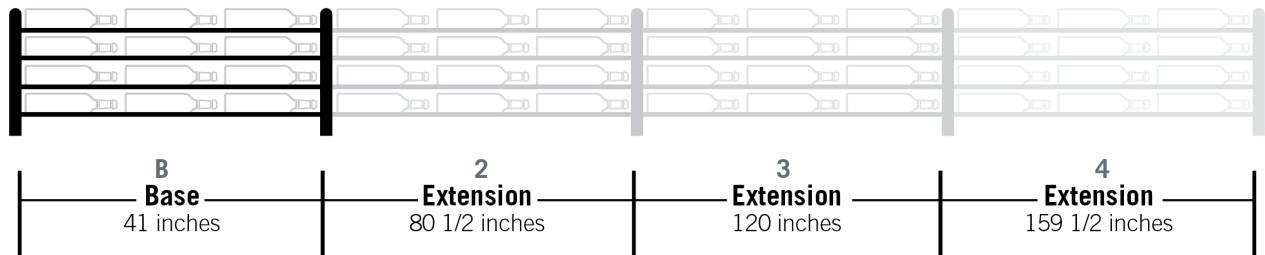

Evolution Wine Wall 30" 3C

Spec Sheet for WW-303 (54-bottle wine rack)

VINTAGEVIEW®
MOVING WINE STORAGE FORWARD