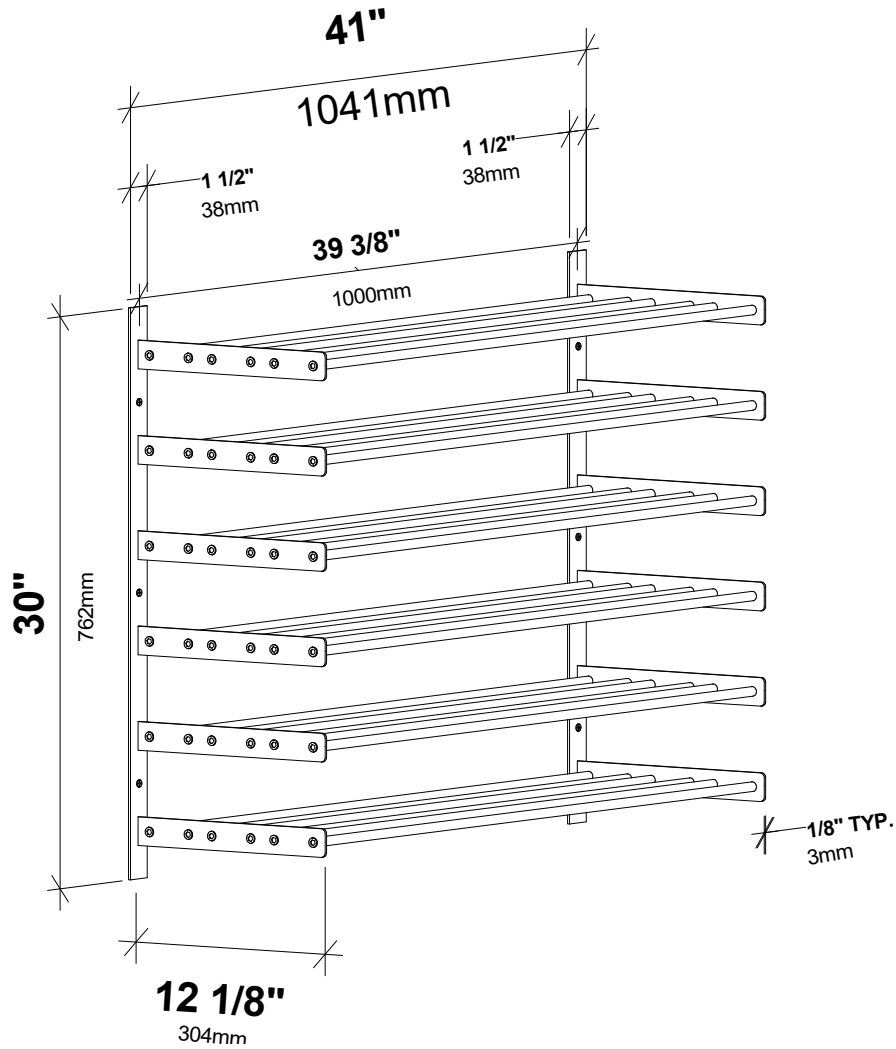

Evolution Wine Wall 30" 3C

Spec Sheet for WW-303 (54-bottle wine rack)

VINTAGEVIEW®
MOVING WINE STORAGE FORWARD