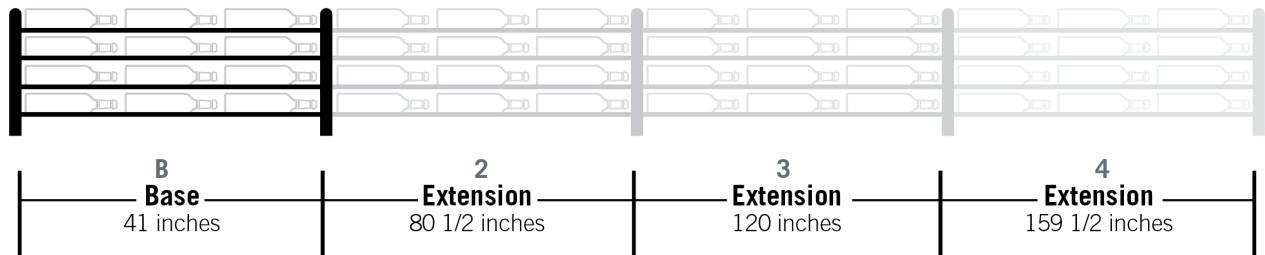

Evolution Wine Wall 30" 3C

Spec Sheet for WW-301 (18-bottle wine rack)

VINTAGEVIEW®
MOVING WINE STORAGE FORWARD