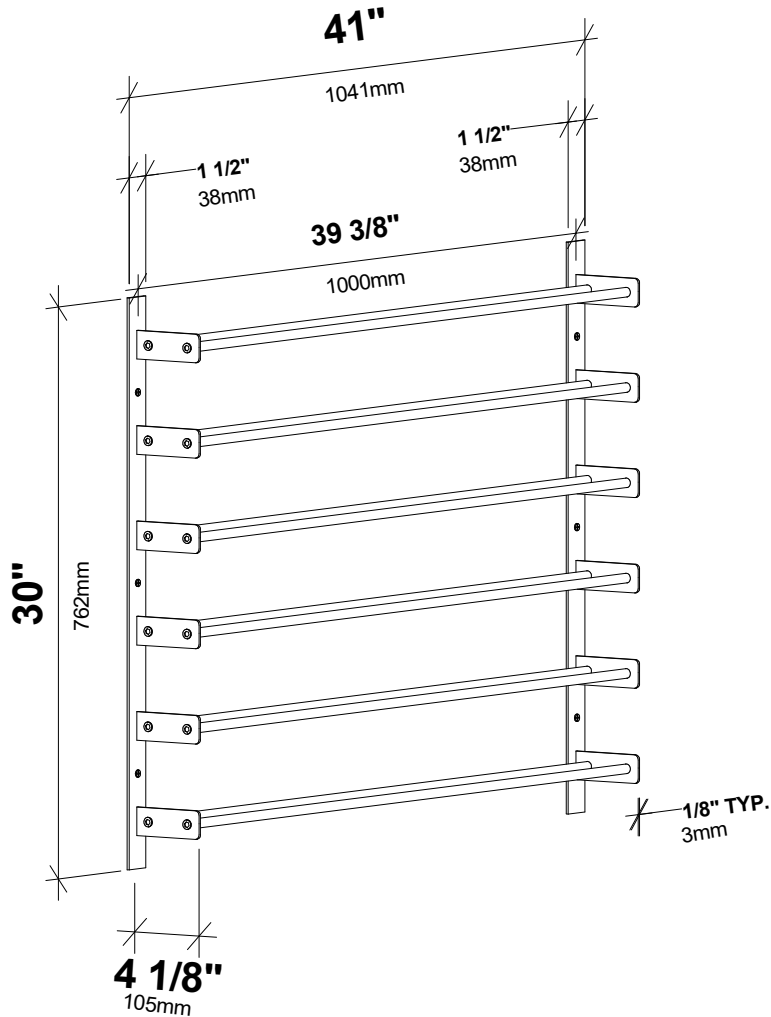

Evolution Wine Wall 30" 3C

Spec Sheet for WW-301 (18-bottle wine rack)

VINTAGEVIEW®
MOVING WINE STORAGE FORWARD