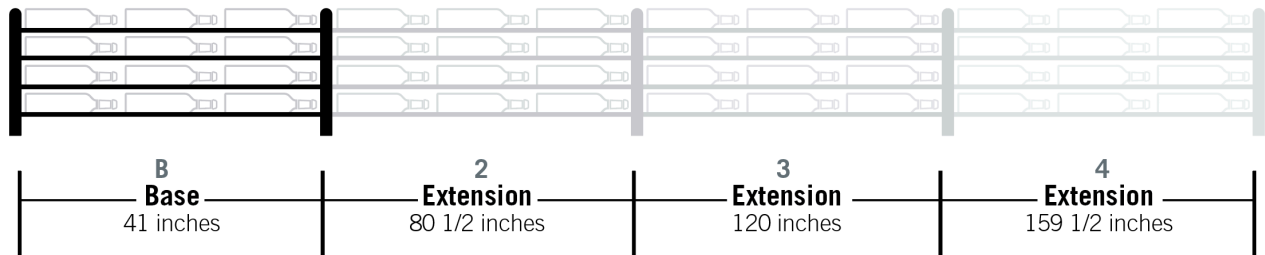

Evolution Wine Wall 30" 3C

Spec Sheet for WW-302 (36-bottle wine rack)

VINTAGEVIEW®
MOVING WINE STORAGE FORWARD