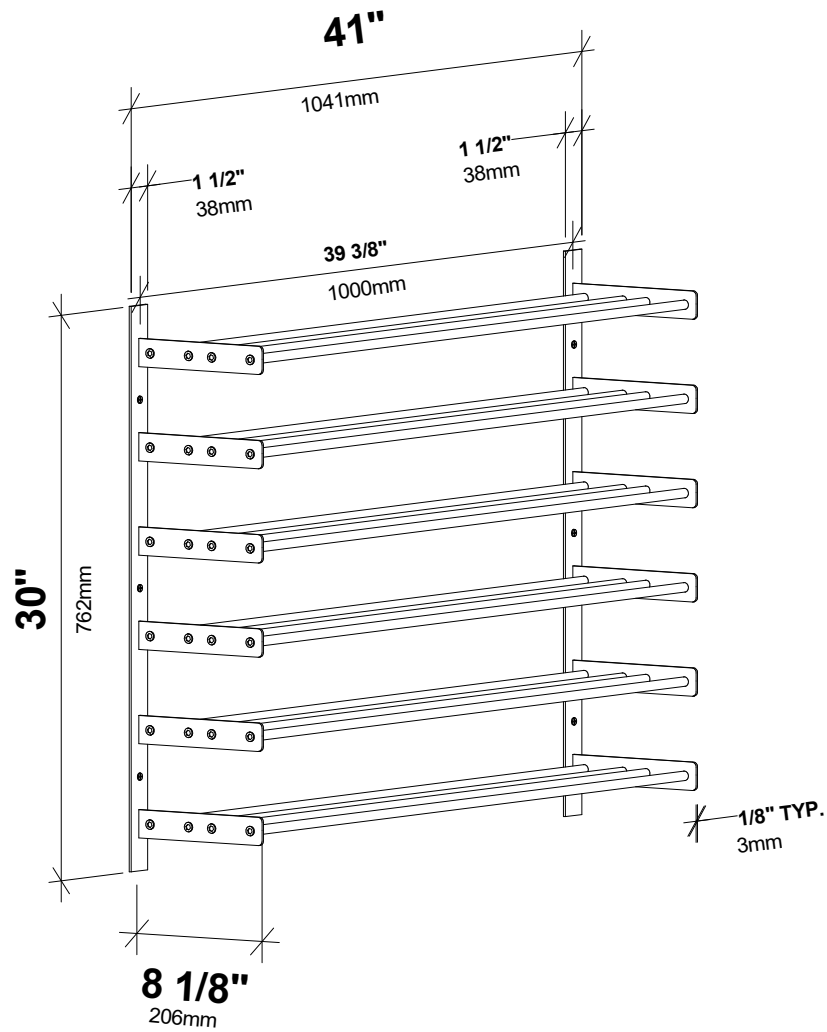

Evolution Wine Wall 30" 3C

Spec Sheet for WW-302 (36-bottle wine rack)

VINTAGEVIEW®
MOVING WINE STORAGE FORWARD