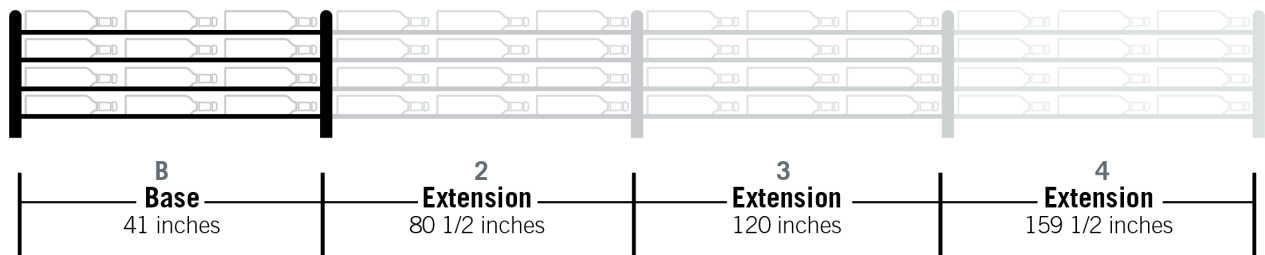

# Evolution Wine Wall 15" 3C

Spec Sheet for WW-152 (18-bottle wine rack)

VINTAGEVIEW®  
MOVING WINE STORAGE FORWARD