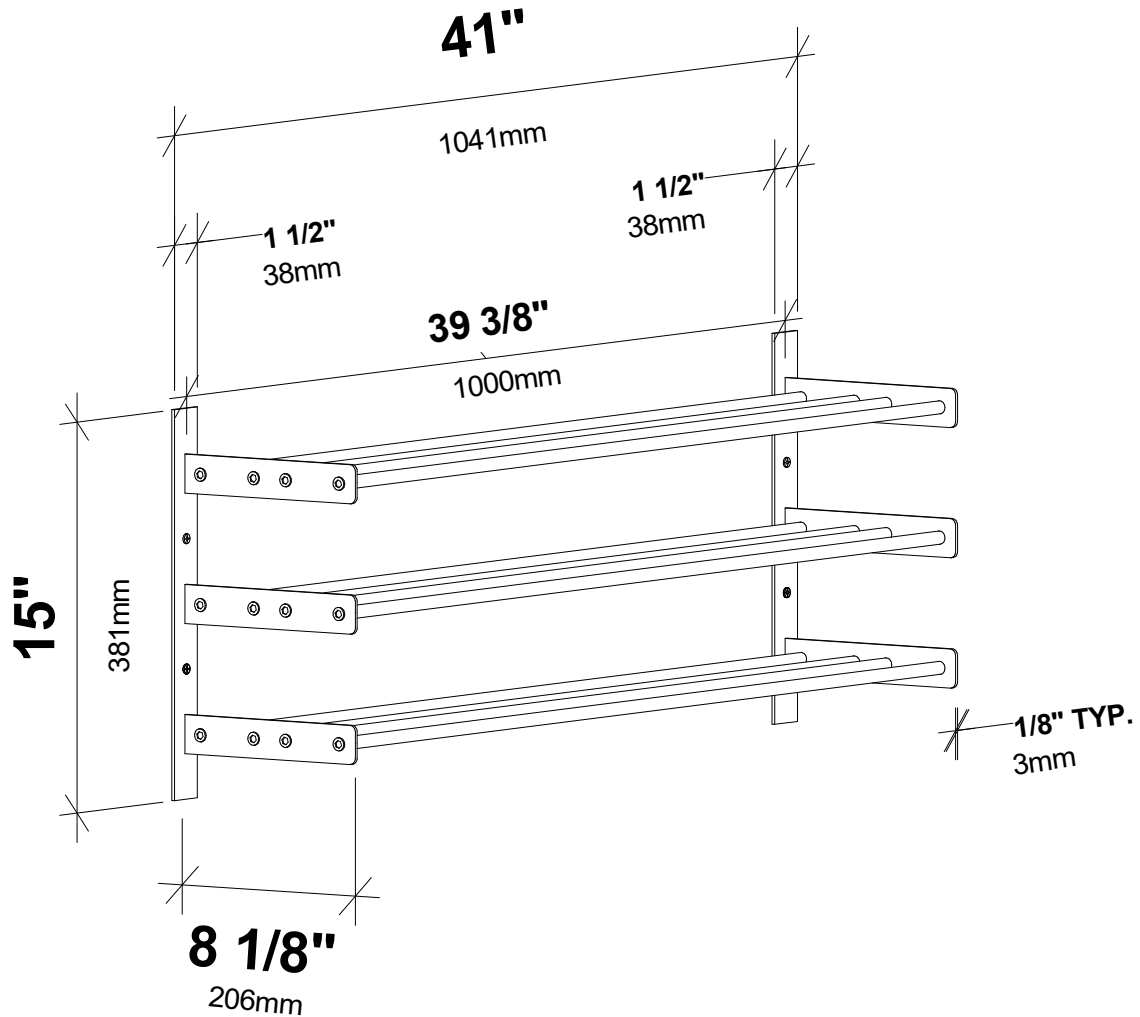

# Evolution Wine Wall 15" 3C

Spec Sheet for WW-152 (18-bottle wine rack)

VINTAGEVIEW®  
MOVING WINE STORAGE FORWARD