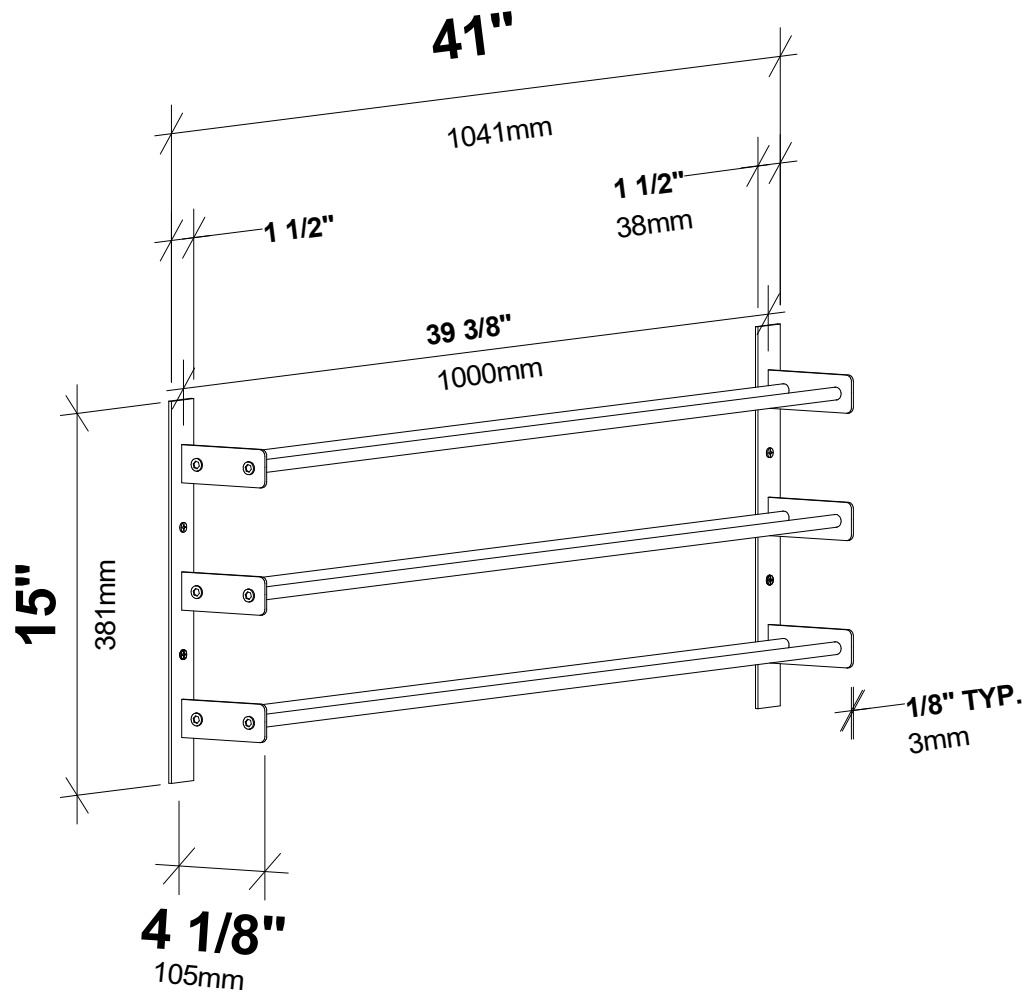

Evolution Wine Wall 15" 3C

Spec Sheet for WW-151 (9-bottle wine rack)

VINTAGEVIEW®
MOVING WINE STORAGE FORWARD