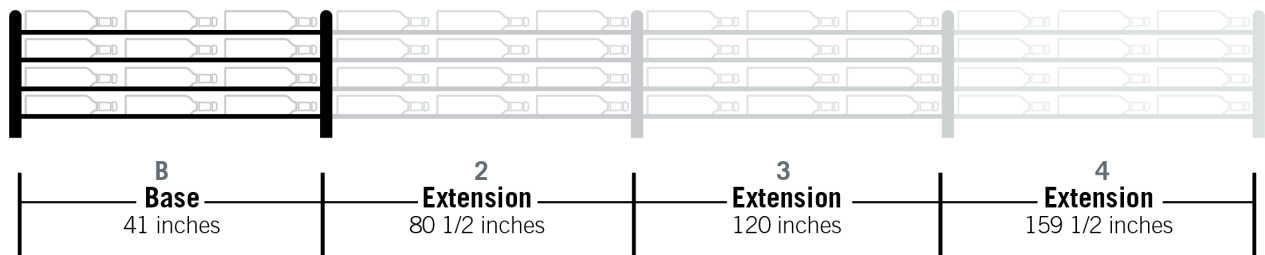

Evolution Wine Wall 15" 3C

Spec Sheet for WW-151 (9-bottle wine rack)

VINTAGEVIEW®
MOVING WINE STORAGE FORWARD