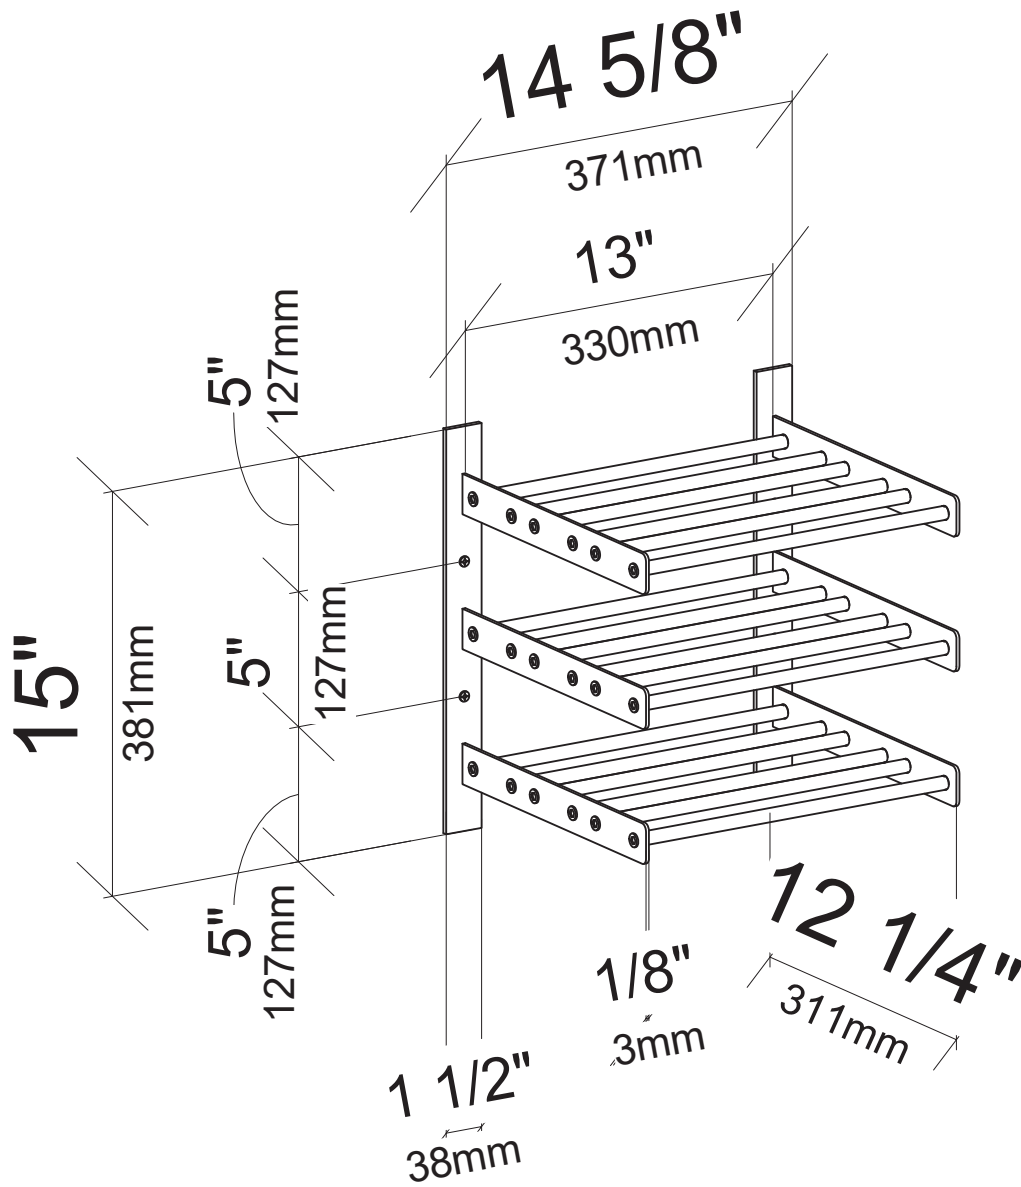

Evolution Wine Wall 15"

Spec Sheet for (WW-153-1C) 9-bottle wine rack.

VINTAGEVIEW®
MOVING WINE STORAGE FORWARD