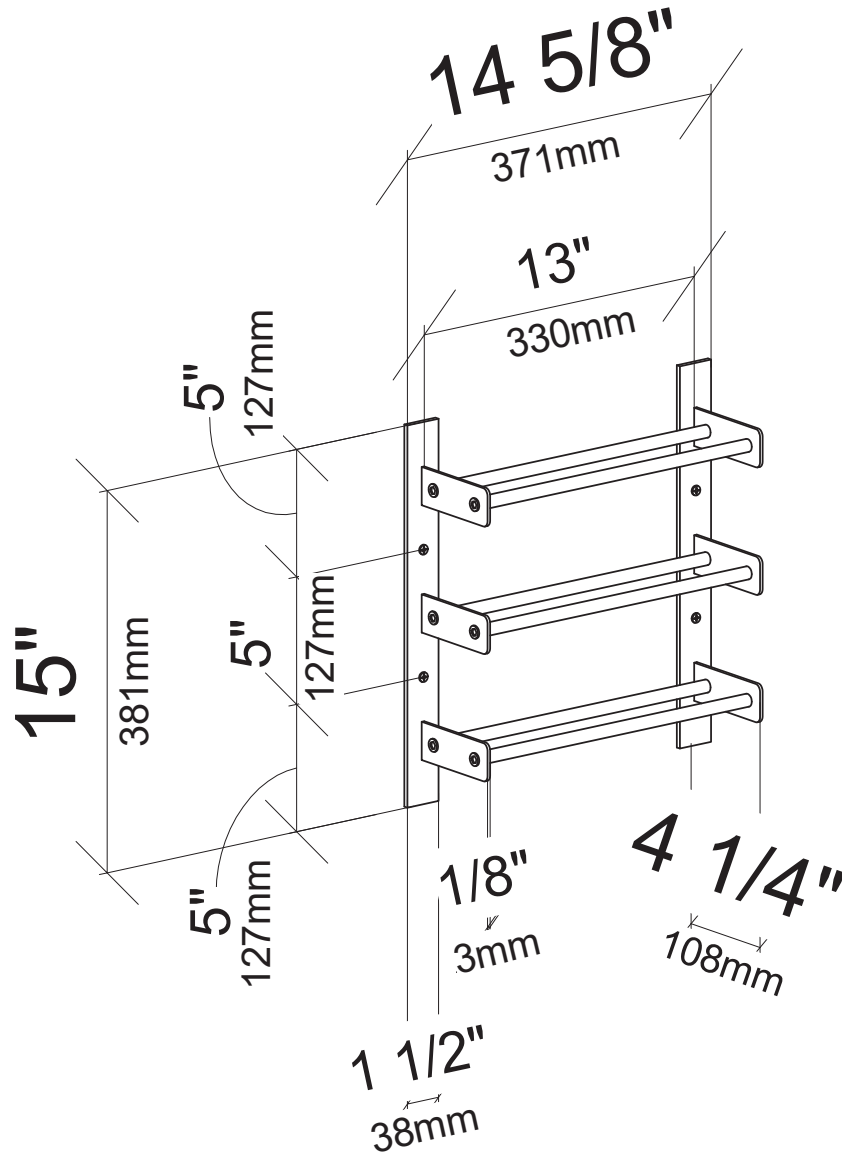

Evolution Wine Wall 15"

Spec Sheet for (WW-151-1C) 3-bottle wine rack.

VINTAGEVIEW®
MOVING WINE STORAGE FORWARD