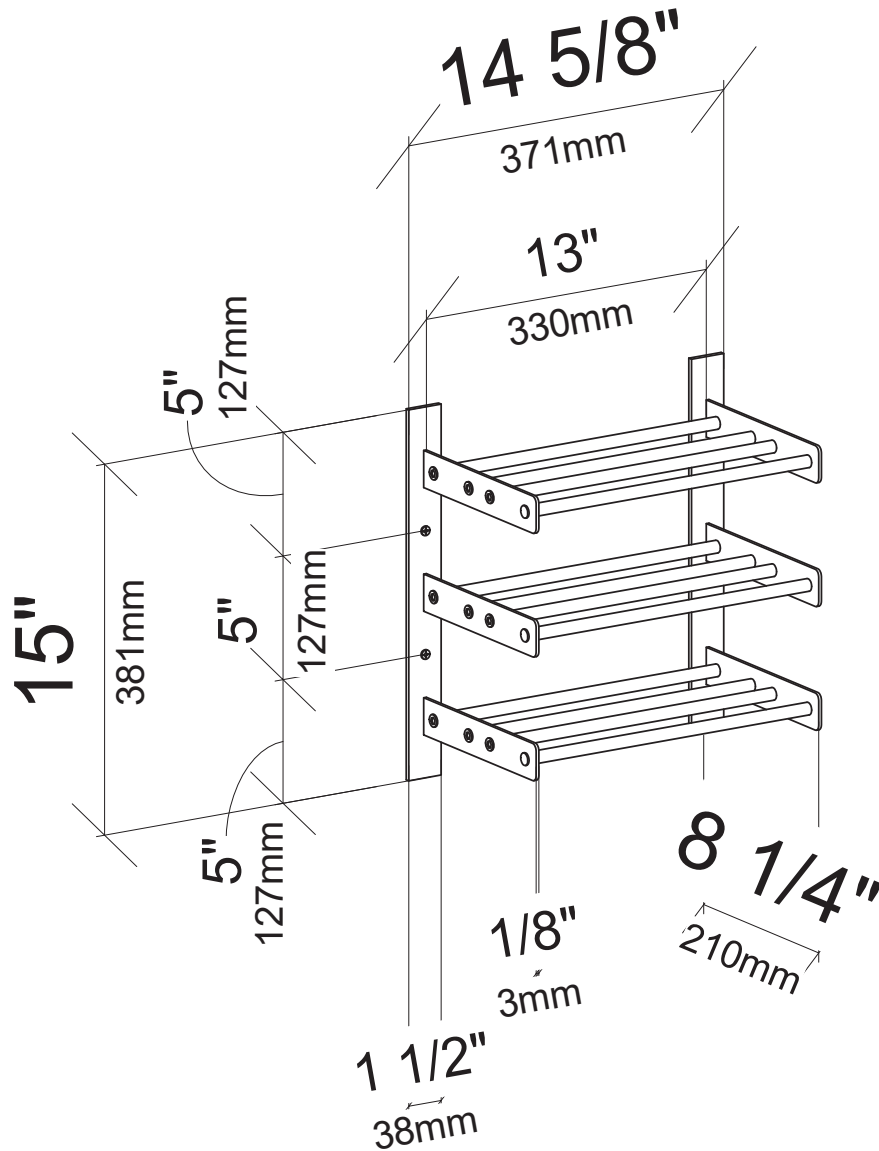

Evolution Wine Wall 15"

Spec Sheet for (WW-152-1C) 6-bottle wine rack.

VINTAGEVIEW®
MOVING WINE STORAGE FORWARD