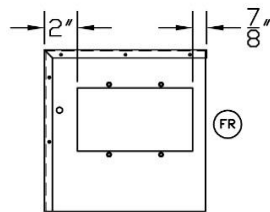

1800H CONTROL AND OPTIONAL FEATURE LOCATIONS UNIT FRONT AND TOP

2127C_R01

Cut Sheet: Control Locations

1800H

LEFT SIDE VIEW

RIGHT SIDE VIEW

BOTTOM VIEW

REAR VIEW

1800H CONTROL AND OPTIONAL FEATURE LOCATIONS
UNIT LEFT, RIGHT, BOTTOM, AND REAR

2127D_R02