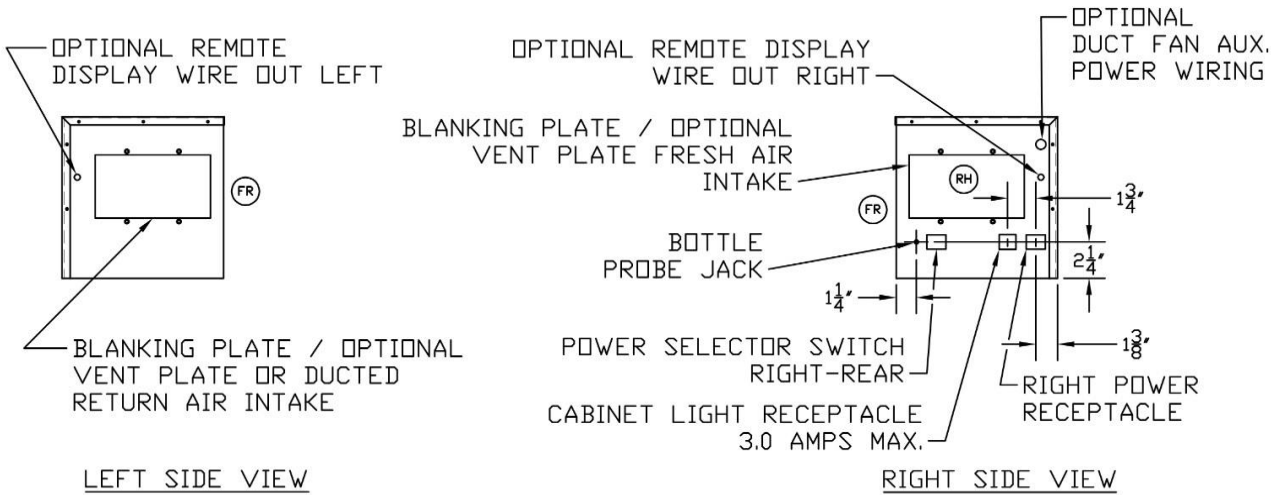

1800H CONTROL AND OPTIONAL FEATURE LOCATIONS UNIT FRONT AND TOP

2127C_R01

Cut Sheet: Control Locations

1800H

LEFT SIDE VIEW

RIGHT SIDE VIEW

BOTTOM VIEW

REAR VIEW

1800H CONTROL AND OPTIONAL FEATURE LOCATIONS
UNIT LEFT, RIGHT, BOTTOM, AND REAR

2127D_R02