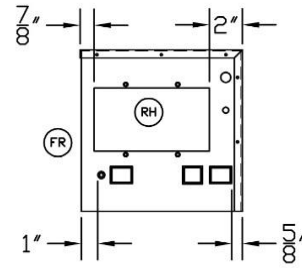

1800H CONTROL AND OPTIONAL FEATURE LOCATIONS UNIT FRONT AND TOP

2127C_R01

Cut Sheet: Control Locations

1800H

LEFT SIDE VIEW

RIGHT SIDE VIEW

BOTTOM VIEW

REAR VIEW

1800H CONTROL AND OPTIONAL FEATURE LOCATIONS
UNIT LEFT, RIGHT, BOTTOM, AND REAR

2127D_R02