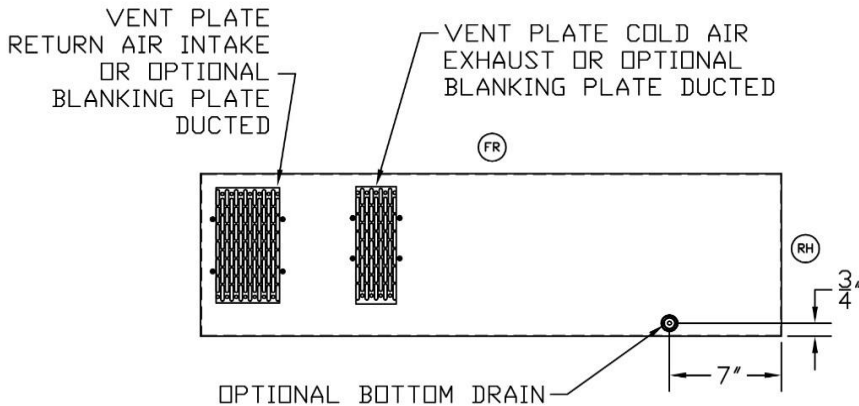

1800H CONTROL AND OPTIONAL FEATURE LOCATIONS UNIT FRONT AND TOP

2127C_R01

Cut Sheet: Control Locations

1800H

LEFT SIDE VIEW

RIGHT SIDE VIEW

BOTTOM VIEW

REAR VIEW

1800H CONTROL AND OPTIONAL FEATURE LOCATIONS
UNIT LEFT, RIGHT, BOTTOM, AND REAR

2127D_R02