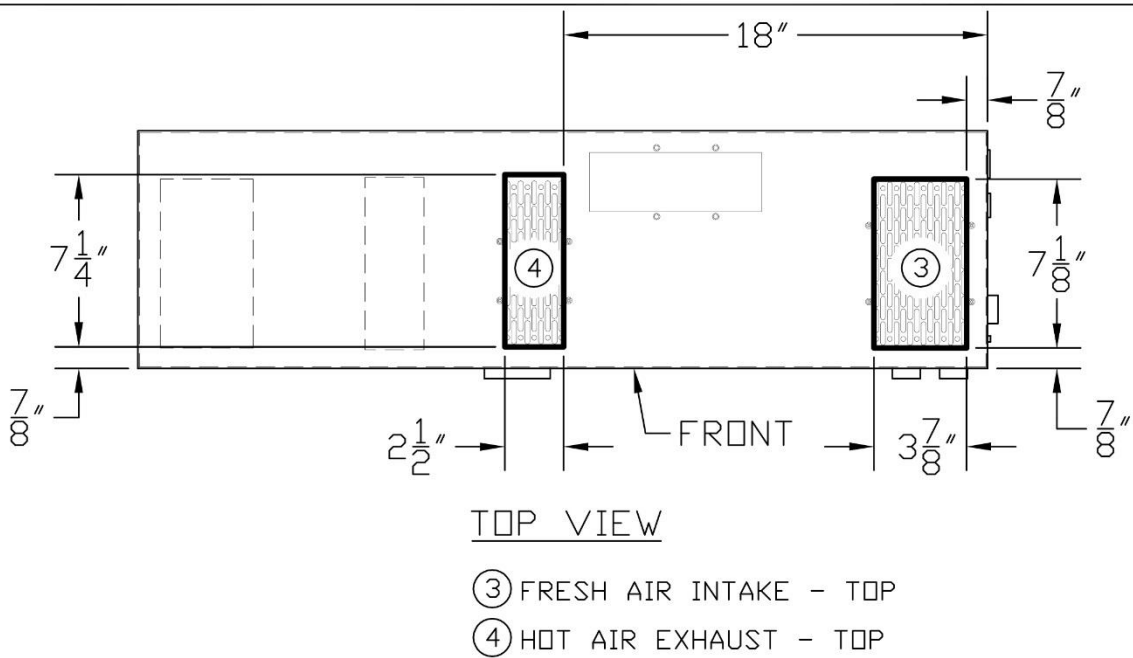

1800H ABOVE CELLAR COLD AIR CUTOUT DIMENSIONS

1800H INSIDE CELLAR HOT AIR CUTOUT DIMENSIONS

2127E_R01